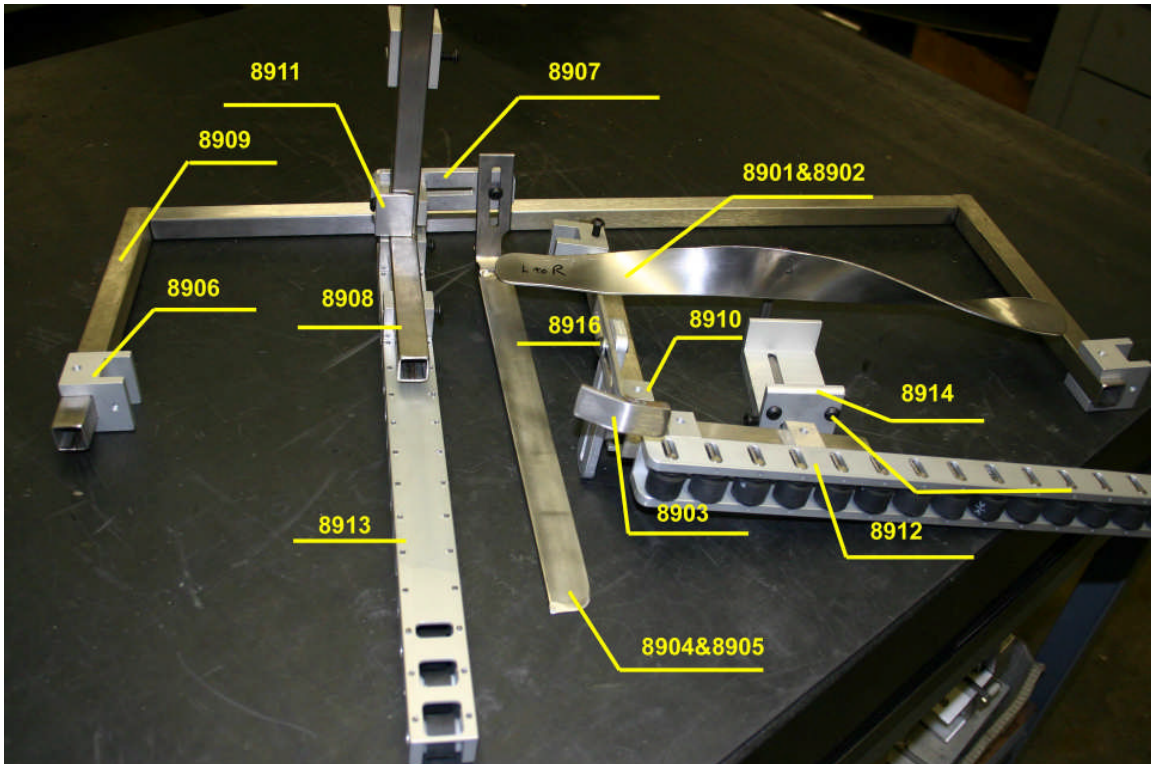

## Plow kit for Encore

Plow kits available as complete kits via part # 8900 for left to right plow and part#8950 for right to left plow .